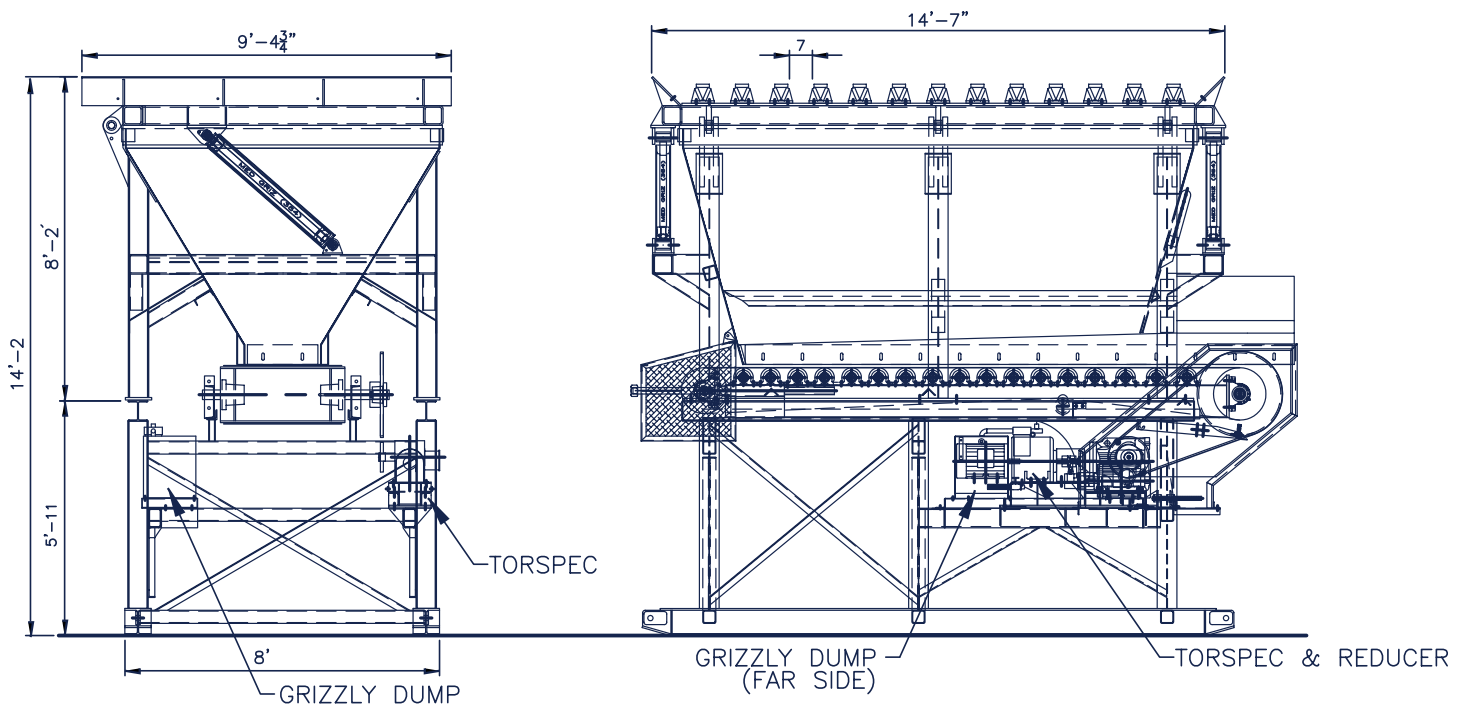

36" Skid Belt Feeder & 30" Surge Feeder

36" Skid Belt Feeder

30" Surge Feeder

Skid Belt Feeder & 30" Surge Feeder G/A's

36" Skid Belt Feeder General Arrangement

HOPPER CAPACITY 8cu YDS

30" Surge Feeder General Arrangement