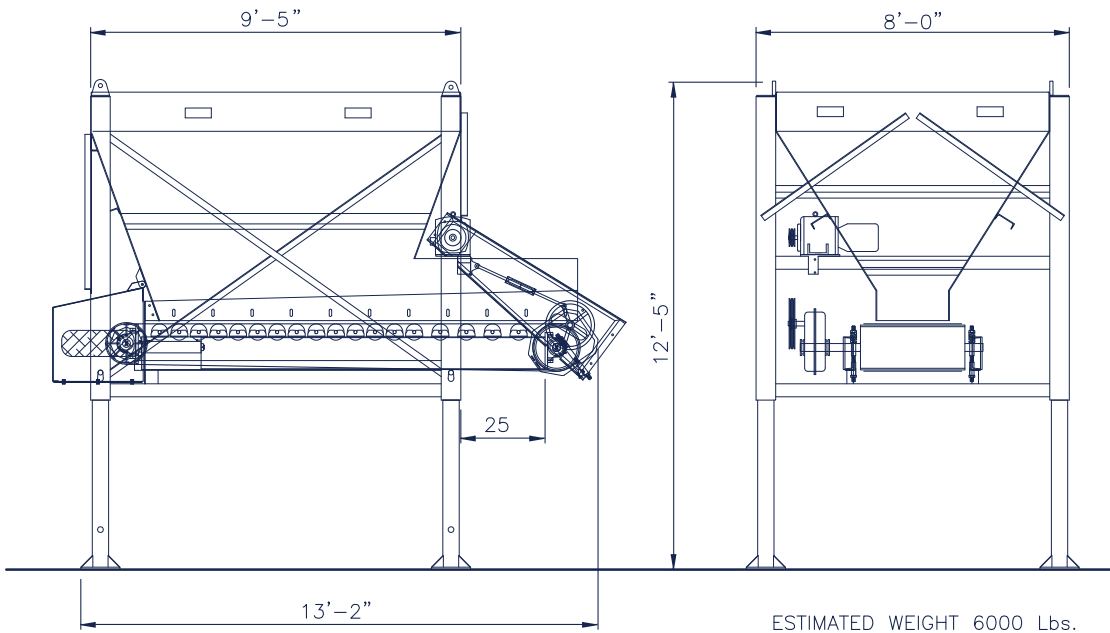

36" Skid Belt Feeder & 30" Surge Feeder

36" Skid Belt Feeder

30" Surge Feeder

Skid Belt Feeder & 30" Surge Feeder G/A's

36" Skid Belt Feeder General Arrangement

HOPPER CAPACITY 8cu YDS

30" Surge Feeder General Arrangement