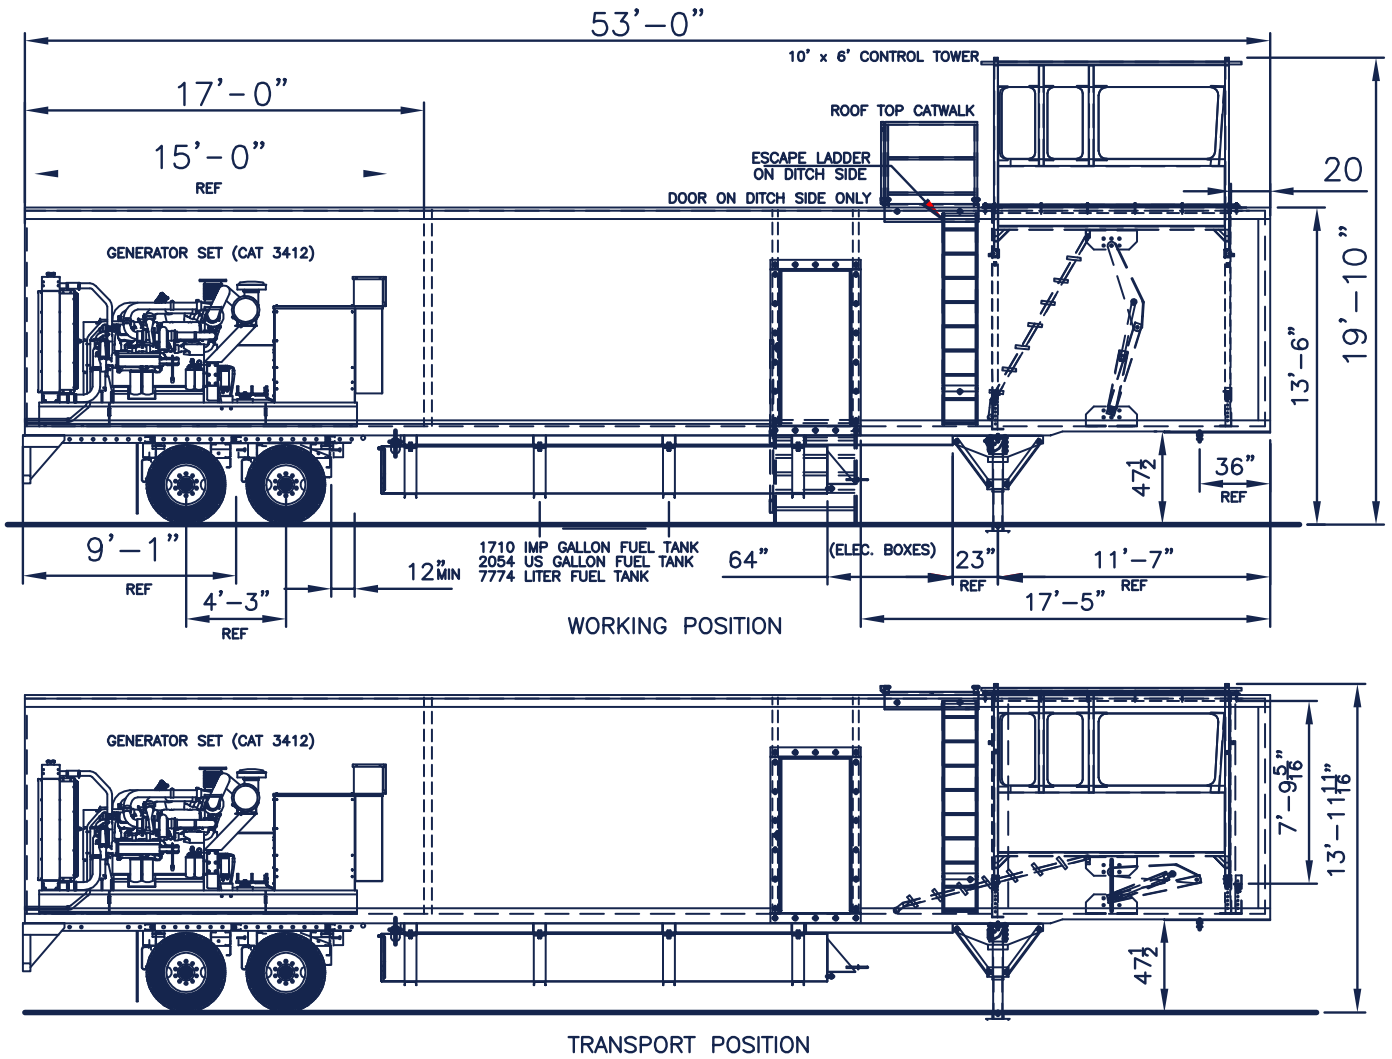

53' Control Trailer Package

ELRUS Control trailer Packages feature:

- 6'x10' control tower
- Roof mounted 4'x8' platform c/w fold down railing
- Formed 12 gauge rooftop reinforcement around front and 1 side of tower
- Steel side door with lockable handle and striker
- Emergency ladder
- 17' generator room c/w insulated partition wall
- Double walled 7774 litre / 2050 US gallon enviro tank c/w locking cap and fuel level indicator
- Breather vent with grate in floor for generator make up air

Optional

- ELRUS 11,340 Litre / 3000 US (2,495 Imp) Gallon Fuel Tank
- Fuel tank drainage pump
- Windshield wipers

53' Control Trailer Package G/A

53' Standard Control Trailer Package General Arrangement