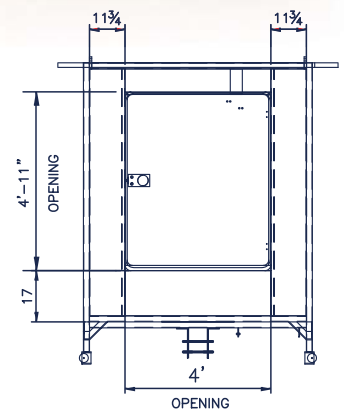

6'x10' Control Tower

ELRUS Control Towers Feature:

- Full 360° view of the crushing spread
- Climate control for operator comfort
- Plenty of room for control panel, phone, computer controls etc.
- Simple hydraulic raise and lower for travel or security
- Rear access (escape) full glass door & aluminum floor hatch
- Wired for lights, air conditioning, heat and accessories

FRONT VIEW

SIDE VIEW

REAR VIEW

6'x10' Hydraulic Raise Control Tower General Arrangement