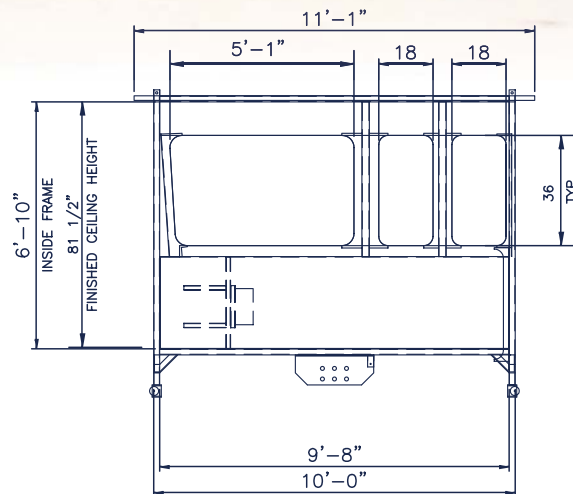

6'x10' Control Tower

ELRUS Control Towers Feature:

- Full 360° view of the crushing spread
- Climate control for operator comfort
- Plenty of room for control panel, phone, computer controls etc.
- Simple hydraulic raise and lower for travel or security
- Rear access (escape) full glass door & aluminum floor hatch
- Wired for lights, air conditioning, heat and accessories

FRONT VIEW

SIDE VIEW

REAR VIEW

6'x10' Hydraulic Raise Control Tower General Arrangement