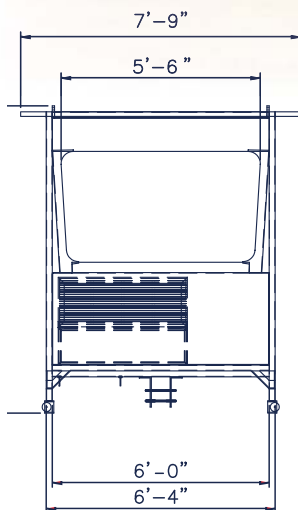

6'x10' Control Tower

ELRUS Control Towers Feature:

- Full 360° view of the crushing spread
- Climate control for operator comfort
- Plenty of room for control panel, phone, computer controls etc.
- Simple hydraulic raise and lower for travel or security
- Rear access (escape) full glass door & aluminum floor hatch
- Wired for lights, air conditioning, heat and accessories

FRONT VIEW

SIDE VIEW

REAR VIEW

6'x10' Hydraulic Raise Control Tower General Arrangement